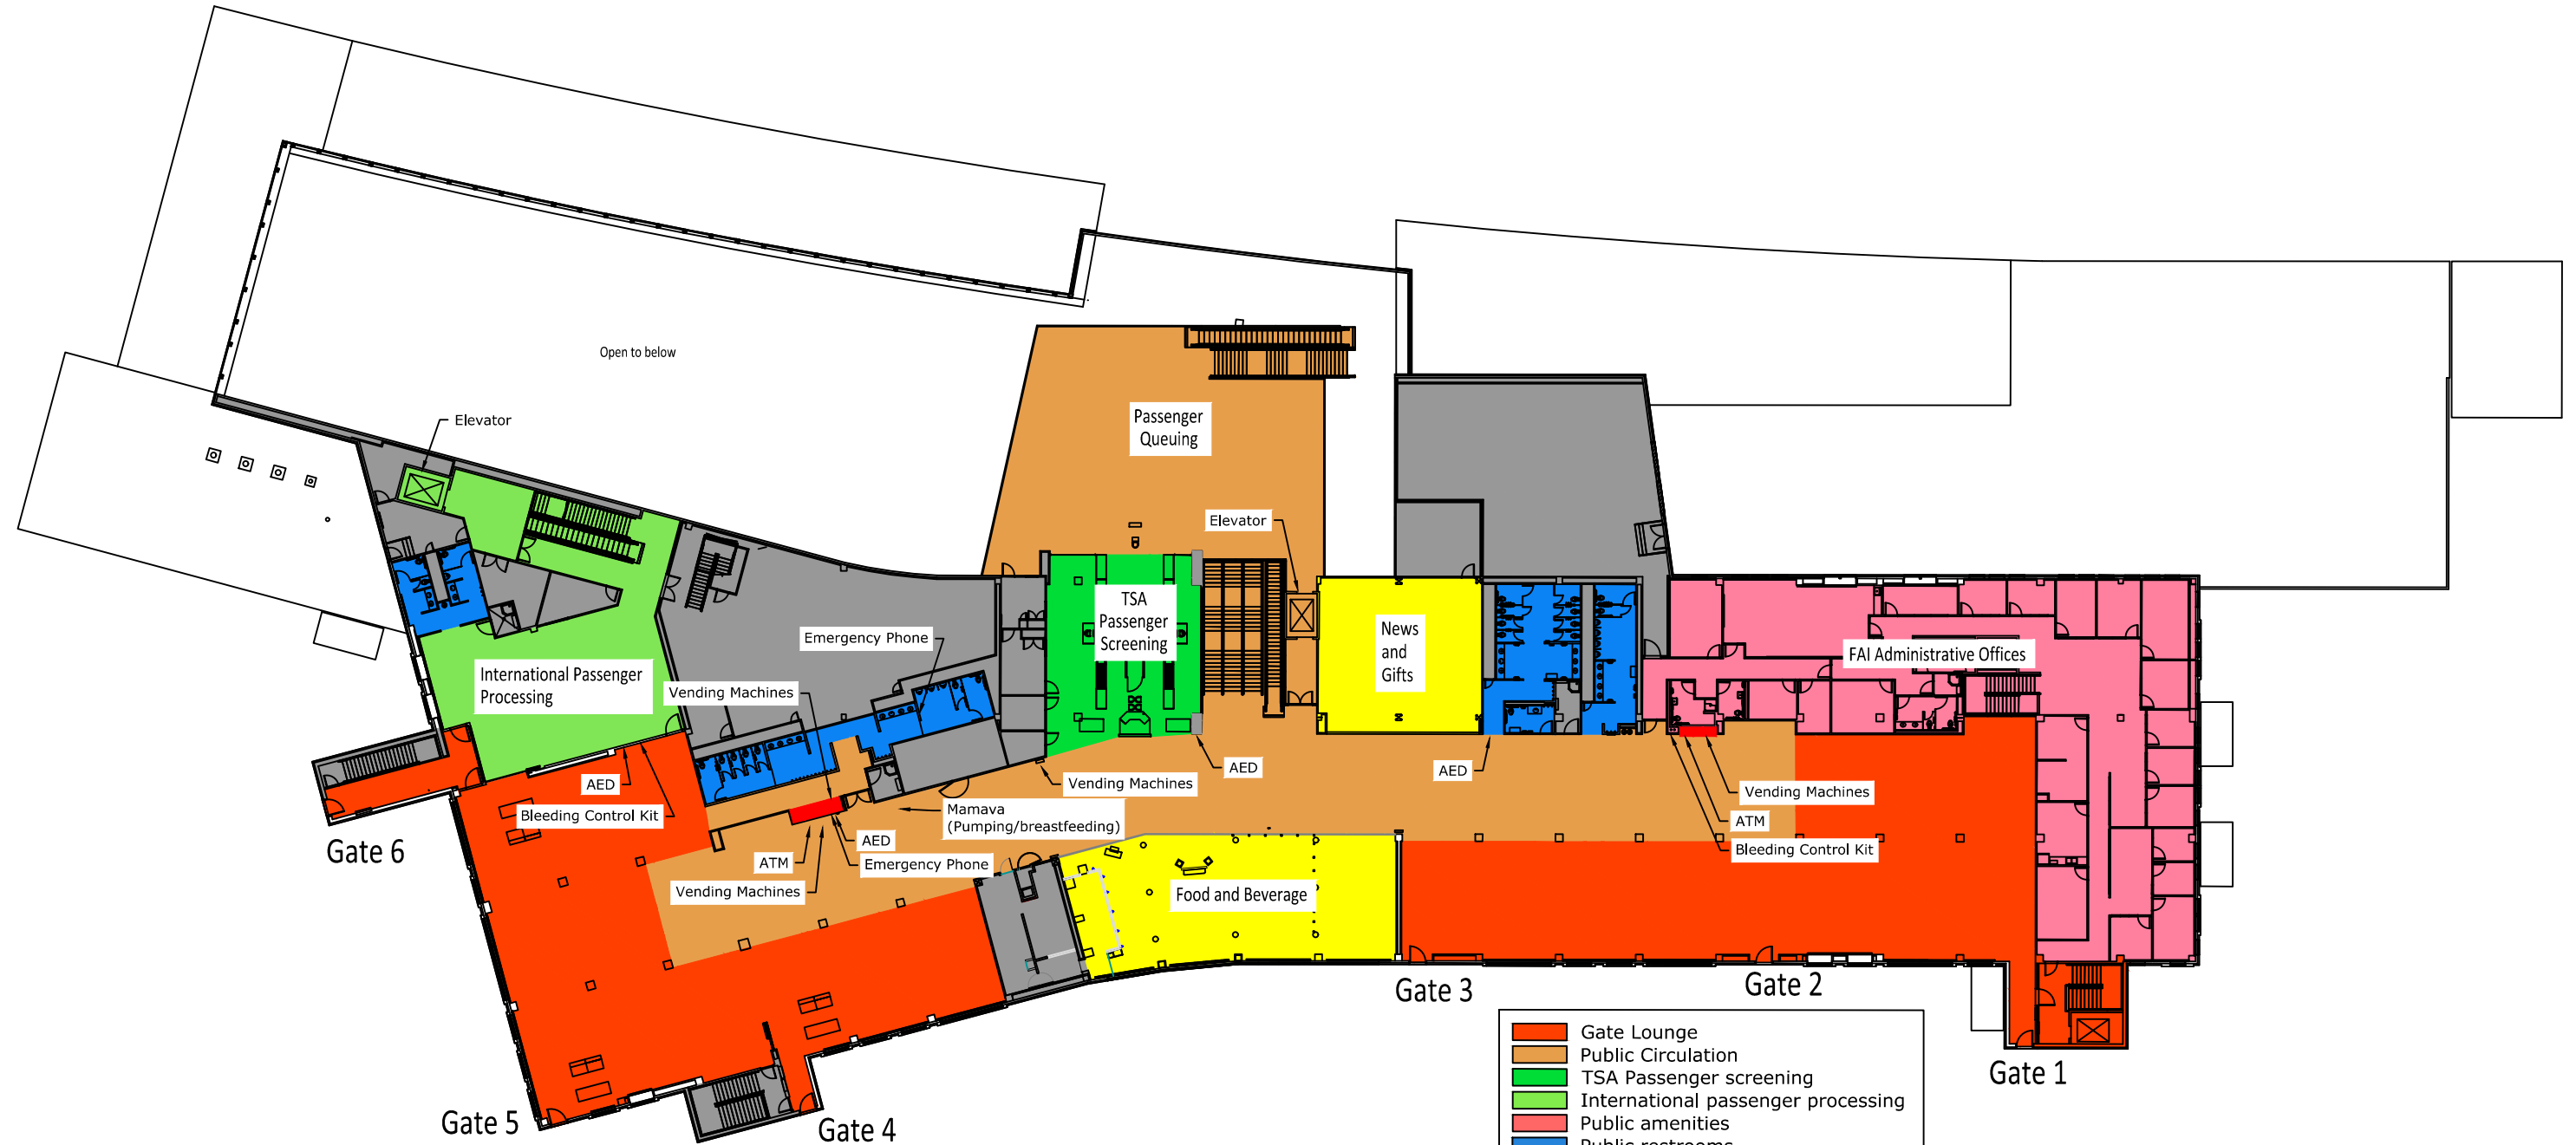

R:\ENGINEERING\drawings\FAI LEASING\MapBook\Directory map 2021 2nd floor-2nd floor Mon, Mar/07/22 03:57pm

FAI Terminal: Second Floor
March 2022

- Gate Lounge
- Public Circulation
- TSA Passenger screening
- International passenger processing
- Public amenities
- Public restrooms
- Food and beverage
- FAI Administrative offices
- Support/Secure non-public